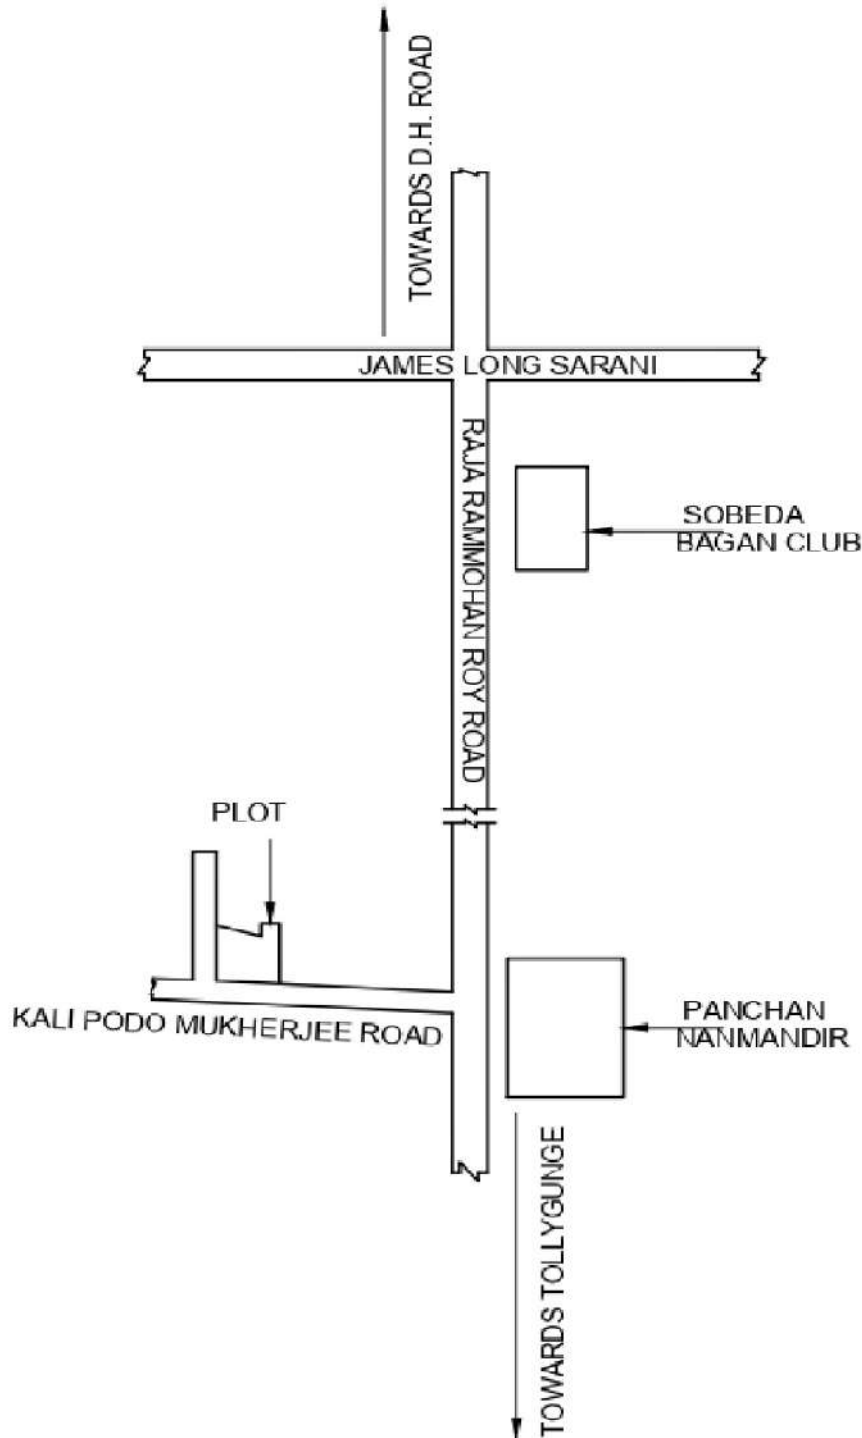

**Proposed Project at Premises No-14, Kalipada  
Mukherjee Road, Ward No-123, Borough No-XVI,  
under Kolkata Municipal Corporation, P.S.-  
Haridevpur, Kolkata-700008**

---

**LATITUDE : 22.478920**  
**LONGITUDE : 88.319676**